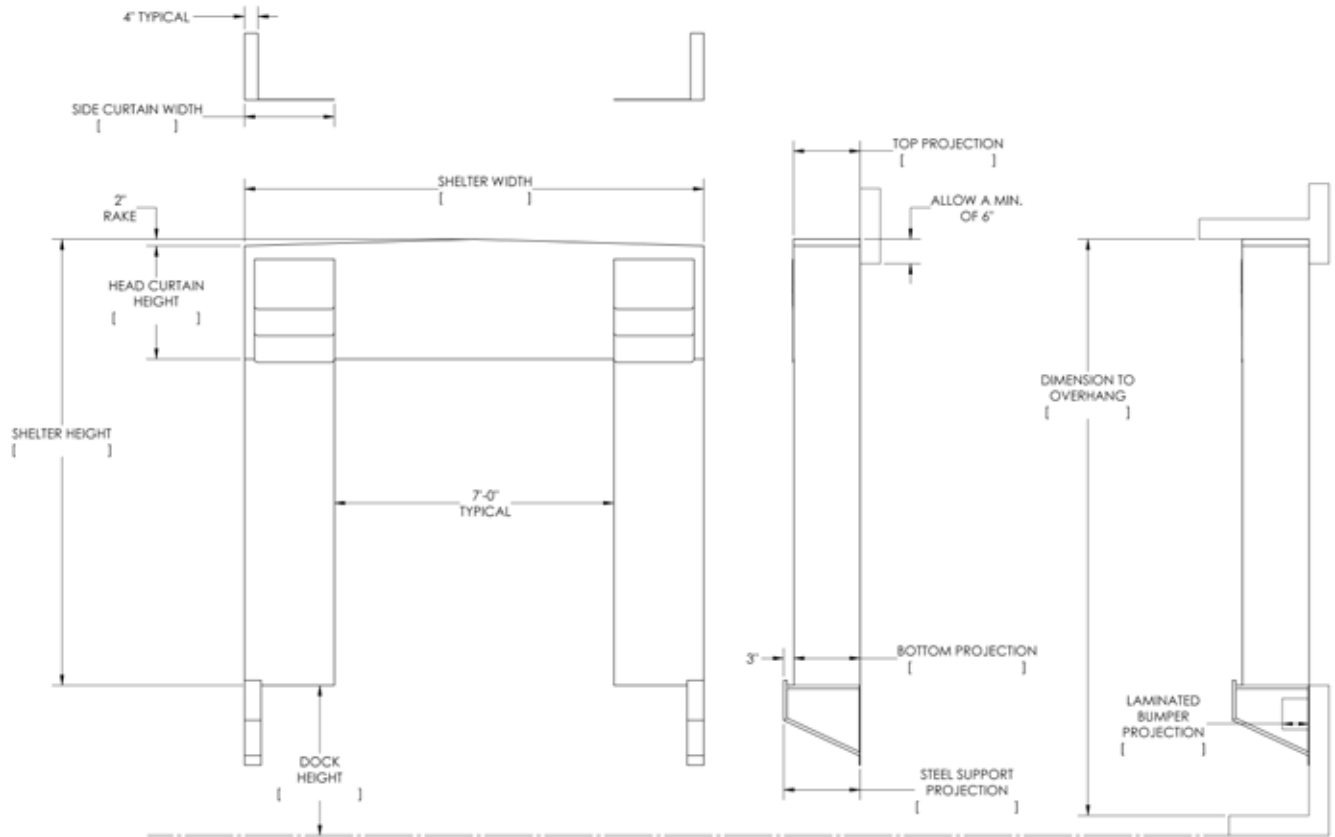

RF Dock Shelter

SPECIFICATIONS

PRODUCT SUMMARY

Rigid Series Dock Shelter—provides maximum dock protection and full access to trailers while minimizing pressure on the building wall. The RF Series features high wear-resistant fabric with double lock-stitched seams, bottom corner draft pads, protective corner reinforcement pleats, wind retention straps and a 36-inch drop head curtain with fiberglass stays. The raked header with translucent fiberglass top provides natural light, permits water drainage, and provides snow load support.

Sales Rep: _____

APPLICATION DATA

Door Width: _____ FT. _____ IN.

Door Height: _____ FT. _____ IN.

Dock Height: _____ FT. _____ IN.

Bumper Projection: _____ IN.

Wall Setback (S): _____ IN.

Leveler Cantilever (C): _____ IN.

City & State: _____

RF-SERIES OPTIONS

HEAD FRAME Width 132 138 144 Other _____ IN.

HEAD FRAME Options

Materials Wood Galvanized Steel Channel
 Shape Raked Flat
 Head Curtain Drop 30 36 42 48 54 Other _____ IN.