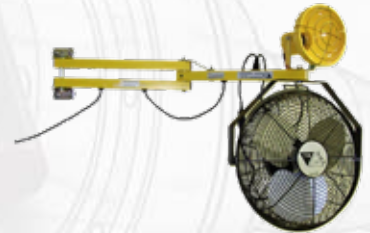

DOCK FANS & LIGHTS

DOCK FANS

3056-100001 14" Dock Fan with 42" Double Strut Arm 2600 CFM with 16' Throw (NO PLUG) Fan/Arm Combo

3056-0013 14" Dock Fan with 42" Double Strut Arm 2600 CFM with 16' Throw Fan/Arm Combo

3055-0149 14" Dock Fan 2600 CFM with 16' Throw (FAN ONLY NO ARM)

3055-0051 18" Dock Fan 4800 CFM (FAN ONLY NO ARM)

3055-0037 18" Dock Fan 3000 CFM (FAN ONLY NO ARM)

AVAILABLE ACCESSORIES

3051-0006 Handle

3051-0007 Lanyard Strap

DOCK LIGHTS

> Poly Head Options

3051-0196 Poly Head Dock Light and LED Bulb with 40" Double Strut Arm

3051-0167 Poly Head Dock Light and Incandescent Bulb with 40" Double Strut Arm

3051-0177 Poly Head Dock Light and LED Bulb with 40" Double Strut Arm and 18" Heavy Duty fan rated for 3000 CFM

3051-0181 Poly Head Dock Light and LED Module with 40" Double Strut Arm

3051-0204 Poly Head Dock Light and LED Bulb with 60" Double Strut Arm and 18" Heavy Duty fan rated for 3000 CFM

3051-0186 Poly Head Dock Light and LED Bulb with 60" Double Strut Arm