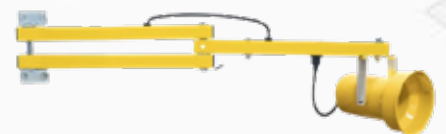

DOCK FANS & LIGHTS

DOCK FANS

3056-100001 14" Dock Fan with 42" Double Strut Arm 2600 CFM with 16' Throw (NO PLUG) Fan/Arm Combo

3056-0013 14" Dock Fan with 42" Double Strut Arm 2600 CFM with 16' Throw Fan/Arm Combo

3055-0149 14" Dock Fan 2600 CFM with 16' Throw (FAN ONLY NO ARM)

3055-0051 18" Dock Fan 4800 CFM (FAN ONLY NO ARM)

3055-0037 18" Dock Fan 3000 CFM (FAN ONLY NO ARM)

AVAILABLE ACCESSORIES

3051-0006 Handle

3051-0007 Lanyard Strap

DOCK LIGHTS

> Poly Head Options

3051-0196 Poly Head Dock Light and LED Bulb with 40" Double Strut Arm

3051-0167 Poly Head Dock Light and Incandescent Bulb with 40" Double Strut Arm

3051-0177 Poly Head Dock Light and LED Bulb with 40" Double Strut Arm and 18" Heavy Duty fan rated for 3000 CFM

3051-0181 Poly Head Dock Light and LED Module with 40" Double Strut Arm

3051-0204 Poly Head Dock Light and LED Bulb with 60" Double Strut Arm and 18" Heavy Duty fan rated for 3000 CFM

3051-0186 Poly Head Dock Light and LED Bulb with 60" Double Strut Arm