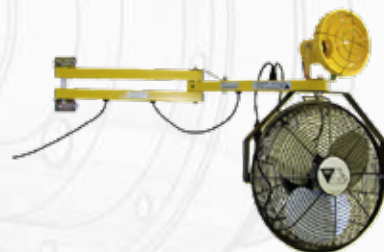

DOCK FANS & LIGHTS

DOCK FANS

3056-100001 14" Dock Fan with 42" Double Strut Arm 2600 CFM with 16' Throw (NO PLUG) Fan/Arm Combo

3056-0013 14" Dock Fan with 42" Double Strut Arm 2600 CFM with 16' Throw Fan/Arm Combo

DOCK LIGHTS

> Poly Head Options

3051-0196 Poly Head Dock Light and LED Bulb with 40" Double Strut Arm

3051-0167 Poly Head Dock Light and Incandescent Bulb with 40" Double Strut Arm

3051-0177 Poly Head Dock Light and LED Bulb with 40" Double Strut Arm and 18" Heavy Duty fan rated for 3000 CFM

3051-0181 Poly Head Dock Light and LED Module with 40" Double Strut Arm

3051-0204 Poly Head Dock Light and LED Bulb with 60" Double Strut Arm and 18" Heavy Duty fan rated for 3000 CFM

3051-0186 Poly Head Dock Light and LED Bulb with 60" Double Strut Arm

DOCK FANS & LIGHTS

DOCK LIGHTS

> Metal Head

3051-0300 40" | 3051-0230 60"
Heavy Duty Metal Head LED Module Dock Light with 40" Double Strut Arm and 18" 3000 CFM Fan

3051-100000
Metal Head LED Module Dock Light with 40" Double Strut Arm